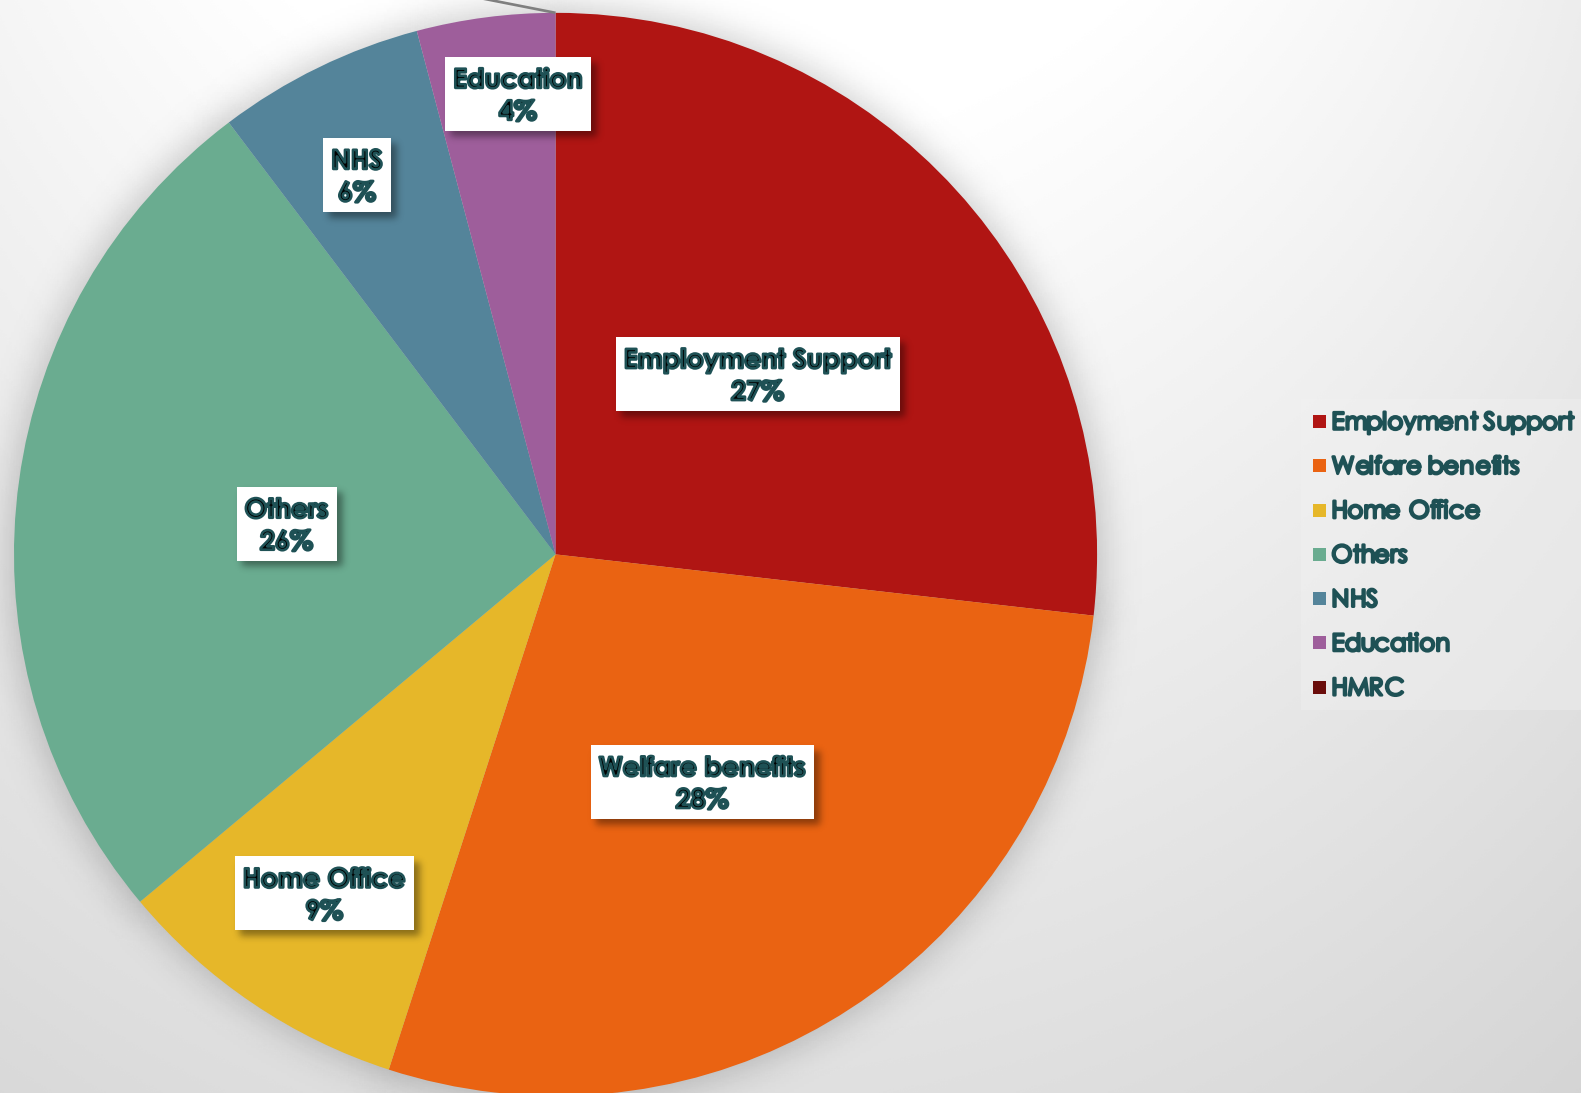

## HMRC Nature of welfare advice/support

Last 04 months stats  
Total number of clients = 282